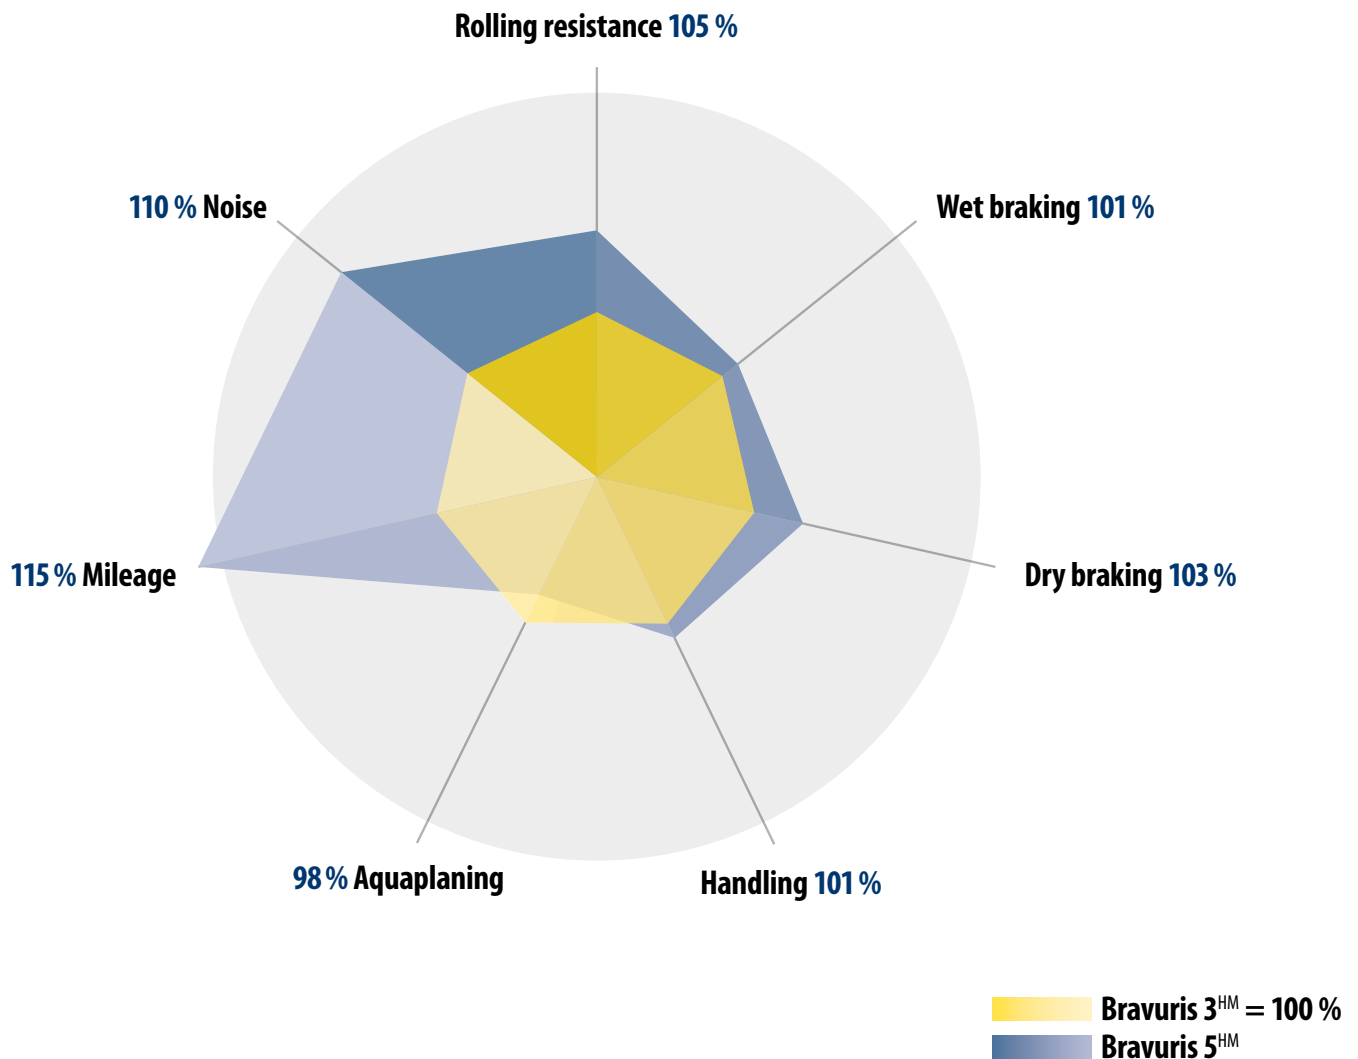

The new High Mileage Compound

The specially developed new High Mileage Compound provides outstanding mileage performance, low rolling resistance and a reliable grip.

- › New polymer technology for high abrasion resistance
- › Enhanced vulcanization components for lower fuel consumption and cost-saving performance
- › Latest silica generation for both lower rolling resistance and higher grip

Performance Overview